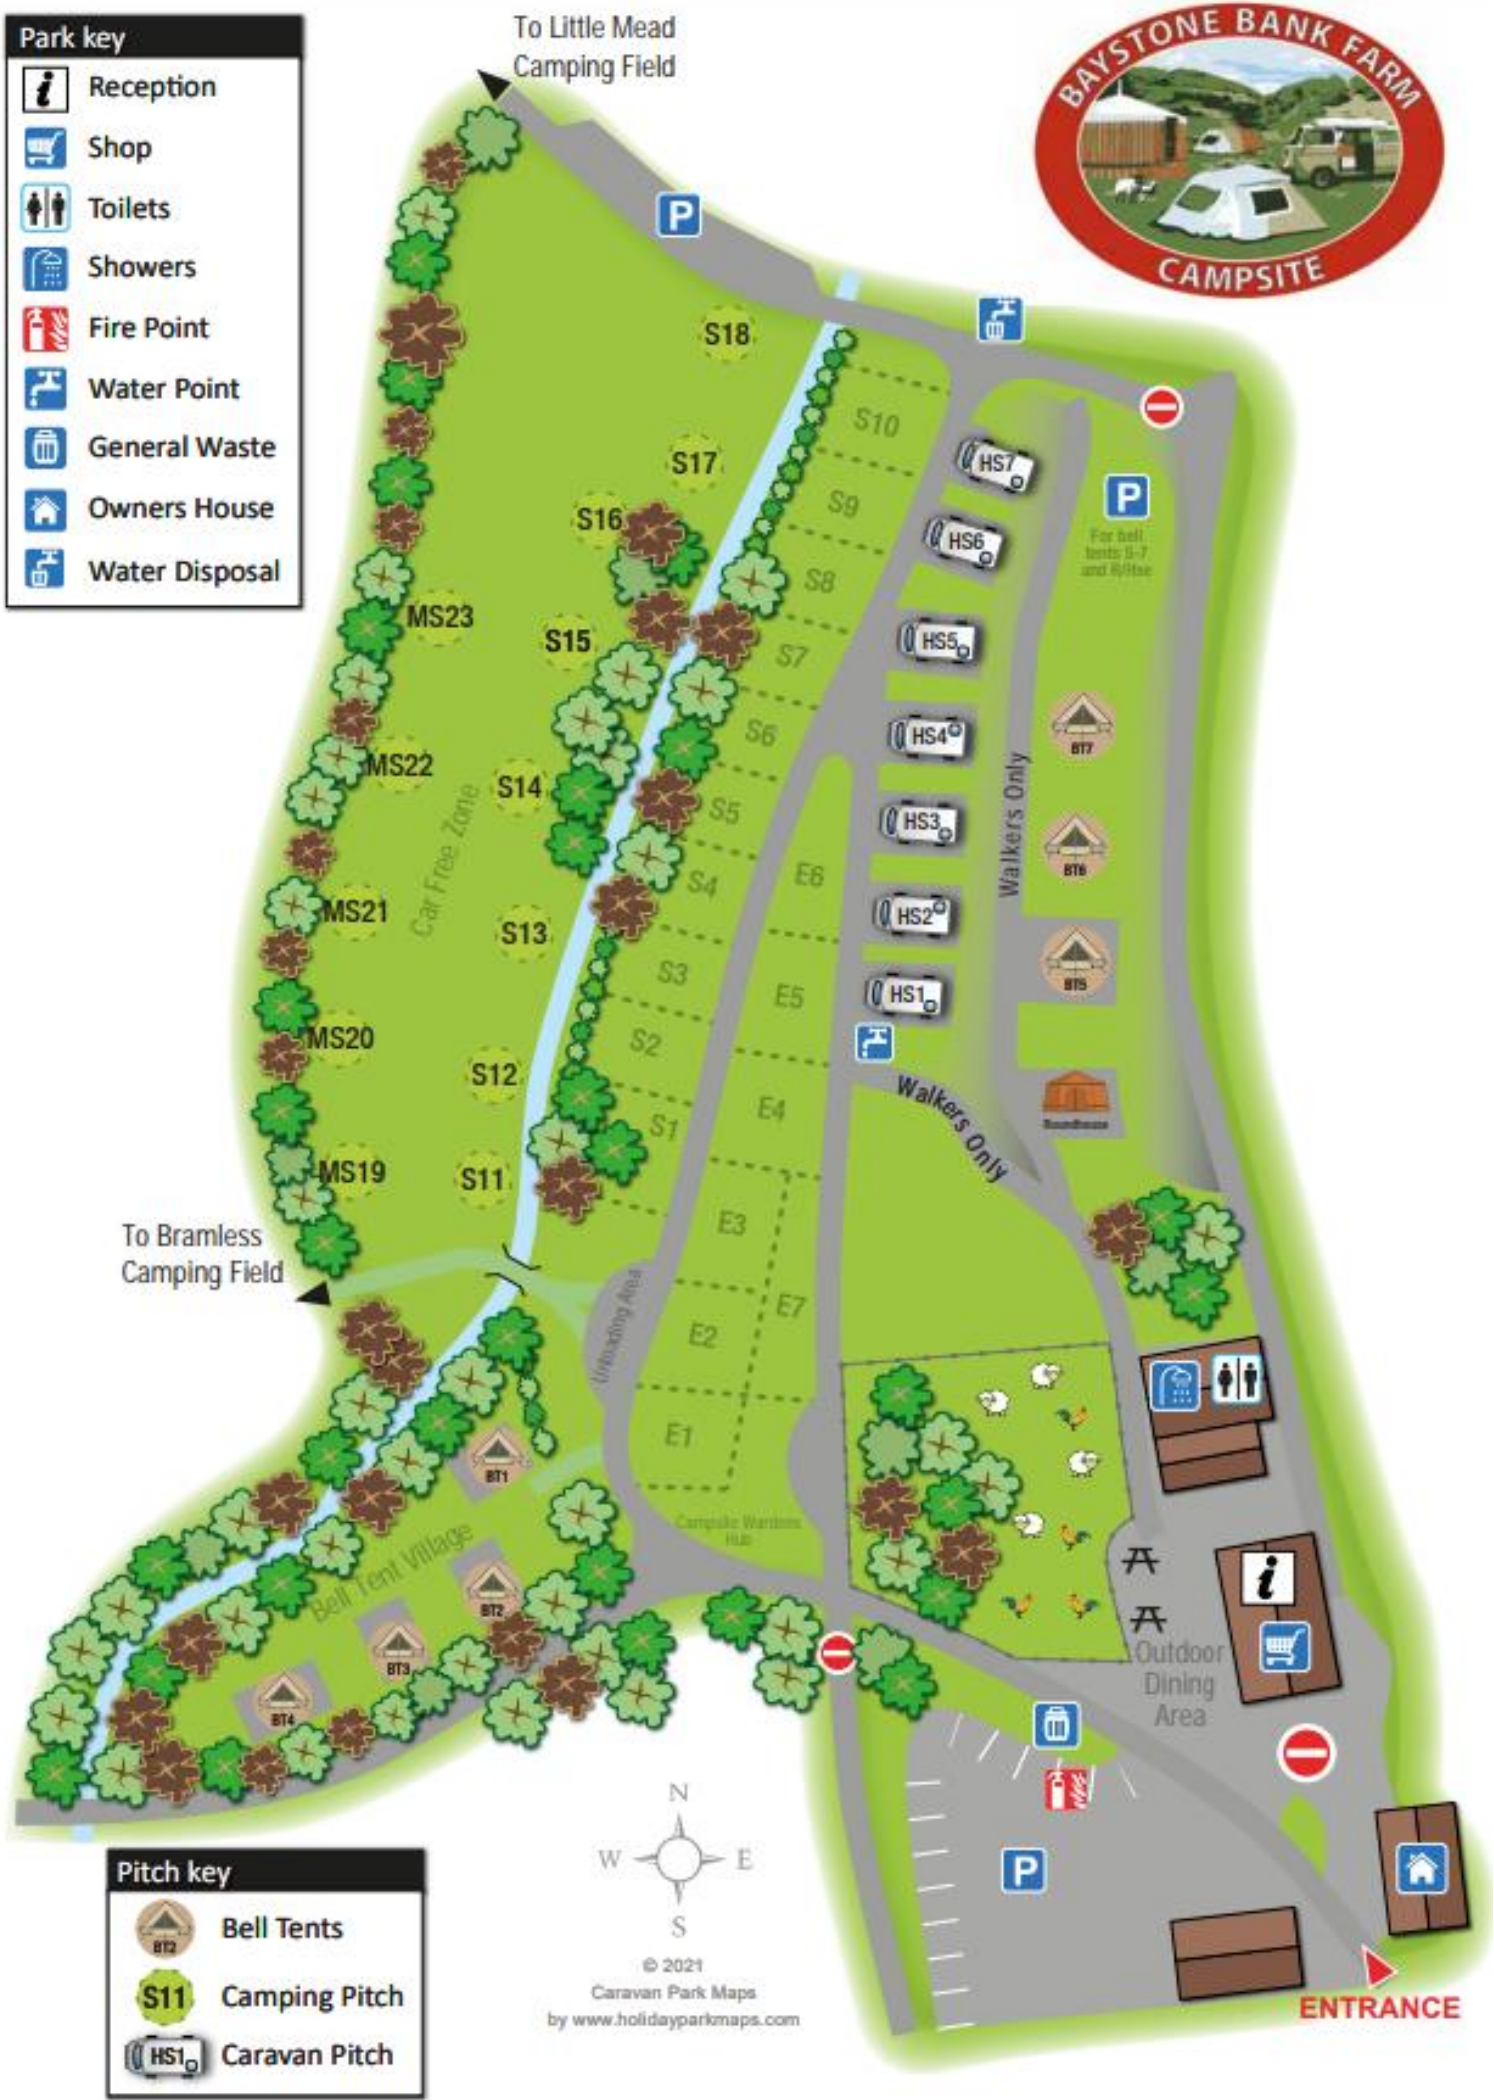

**Park key**

	Reception
	Shop
	Toilets
	Showers
	Fire Point
	Water Point
	General Waste
	Owners House
	Water Disposal

**Pitch key**

	Bell Tents
	Camping Pitch
	Caravan Pitch

© 2021  
Caravan Park Maps  
by www.holidayparkmaps.com

**ENTRANCE**

### Park key

-  Reception
-  Shop
-  Toilets
-  Showers
-  Fire Point
-  Water Point
-  General Waste
-  Owners House
-  Water Disposal

### Pitch key

-  Bell Tents
-  Camping Pitch
-  Caravan Pitch

© 2021  
Caravan Park Maps  
by [www.holidayparkmaps.com](http://www.holidayparkmaps.com)